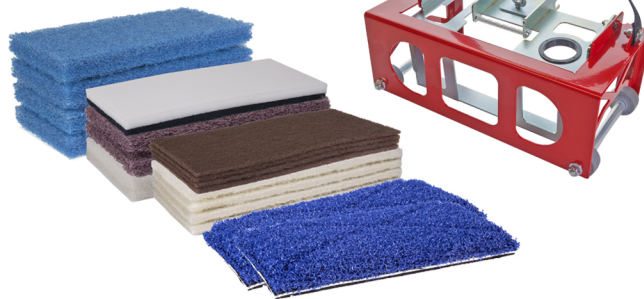

The Doodle Scrub® is also great for cleaning around toilets, stalls, stairs, VCT, tile & grout, rubberized flooring, and much, much more.

Machine Specs

- Weight - 21 lbs
- 30ft Power Cord
- 4,100 rpm
- 5.25 x 10 pad size

**Doodle
SKATE**
BY SQUARE SCRUB

Turn the Doodle Scrub® sideways to scrub baseboards, tile & grout, stairs, & more at 90°.

SS EBG-9-SKATE

- Durable nylon carry strap.
- Smooth pivoting action.
- Adjusts to wall contours.
- Easy gliding non-marking wheels.

**Doodle
SCRUB
DELUXE**
BY SQUARE SCRUB
SS EBG-9-DLX

The Complete
Doodle Scrub® Package

The Doodle Scrub®
Deluxe Includes

- Doodle Scrub® EBG-9 w/ carry strap
- Doodle Skate®
- 4 - Blue Driver Pads
- 4 - White Driver Pads
- 2 - SHO Pads
- 1 - White Pad
- 4 - SQP Pads
- 1 - Xtreme Sponge
- 2 - Blue Tile & Grout Pads

- Blue Tile & Grout Pad
- SQP Dry Stripping Pad
- SHO Chemical Stripping Pad
- Xtreme Sponge
- 1/4" White Driver Pad
- White Pad
- Blue Driver Pad
- 3M Scotch-Brite Purple Diamond

- SS P0511TGBV
- SS P0511SQP
- SS P0511SHO
- SS P0511XTR
- SS P0511DRIVER
- SS P0511WHT
- SS P0511BLU
- SS P0511PD